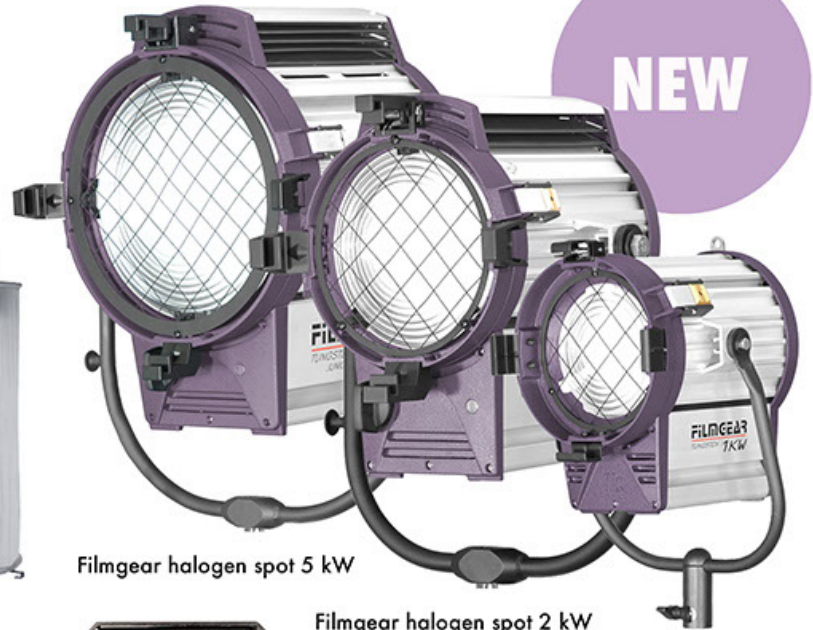

# FILMGEAR

**NEW**

Filmgear Spacelight 6kW

Filmgear halogen spot 5 kW

Filmgear halogen spot 2 kW

Filmgear halogen spot 1 kW

Dedolight 3 lamp set  
wit accessories

Honda Super Quiet  
Power Generator 2kW