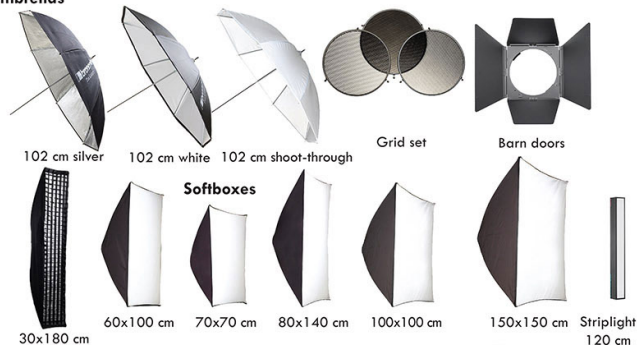

broncolor

Power packs

Strobe heads

Reflectors

Umbrellas

H A S S E L B L A D

H5D-50C wifi Camera digital back 50 megapixel

PHASE ONE

PhaseOne P 45+ 39 Mpix. back
Hasselblad V body
Lenses: 40, 50, 80, 120, 150, 250 mm

Macbook Pro 15 Retina

FILMGEAR

Halogen spot:
1000w
2000w
5000w

dedolight

DEDOLIGHT 3 lamp set with accessories

Manfrotto

18 m x 10 m x 5 m working area
200m² studio
9 m x 4.5 m cyclorama with lighting rig back
"Green box" background 10 m x 5 m
Butterfly 6 x 4 m, 4 x 4 m
3,6 m, 2,75 m wide seamless paper backgrounds